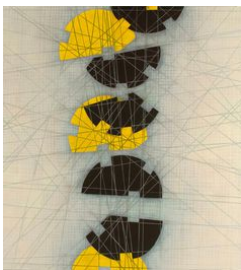

KATHRYN MARKEL FINE ARTS

STEVEN BARIS "STATIONS OF ATTENTION" 2024

Steven Baris
Stations of Attention E14, 2024
oil on canvas
52 x 48 in.
(bari077)

\$ 6,500.00

Steven Baris
Stations of Attention E15, 2024
oil on canvas
30 x 30 in.
(bari085)

\$ 4,200.00

Steven Baris
Stations of Attention E12, 2024
oil on canvas
30 x 30 in.
(bari083)

\$ 4,200.00

Steven Baris
Stations of Attention E16, 2024
oil on canvas
52 x 48 in.
(bari078)

\$ 6,500.00

Steven Baris
Stations of Attention E11, 2024
oil on canvas
68 x 52 in.
(bari081)