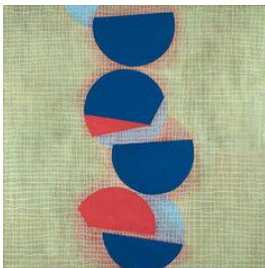

KATHRYN MARKEL FINE ARTS

STEVEN BARIS "STATIONS OF ATTENTION" 2024

Steven Baris
Stations of Attention E14, 2024
oil on canvas
52 x 48 in.
(bari077)

\$ 6,500.00

Steven Baris
Stations of Attention E15, 2024
oil on canvas
30 x 30 in.
(bari085)

\$ 4,200.00

Steven Baris
Stations of Attention E12, 2024
oil on canvas
30 x 30 in.
(bari083)

\$ 4,200.00

Steven Baris
Stations of Attention E16, 2024
oil on canvas
52 x 48 in.
(bari078)

\$ 6,500.00

Steven Baris
Stations of Attention E11, 2024
oil on canvas
68 x 52 in.
(bari081)

\$ 8,000.00

Steven Baris
Stations of Attention E3, 2024
oil on canvas
30 x 30 in.
(bari084)

\$ 4,200.00

Steven Baris
Stations of Attention E10, 2024
oil on canvas
48 x 48 in.
(bari079)

\$ 6,000.00

Steven Baris
Stations of Attention E1, 2024
oil on canvas
50 x 50 in.
(bari082)