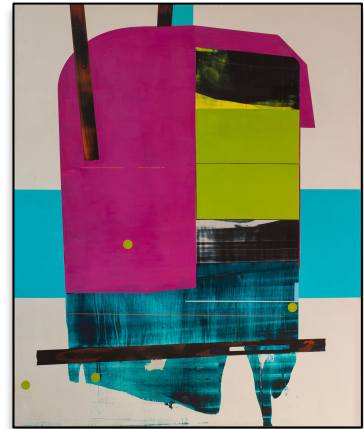

Suzanne Laura Kammin's paintings are informed by Buddhist emptiness teachings; nothing has inherent existence. Everything exists because it is dependent on its parts, external causes and conditions, and the mind.

The elements of her paintings, too, rely on their interconnectedness. Distinct forms, layers, and colors may vie for prominence, but ultimately no one piece is more important than the other. There is a constant push and pull, give and take, between foreground and background and the elements within the plane. Her marks shift between gestural and precise, and the color relationships play with an off-kilter harmony. Contradictory forces are consistently interdependent, referencing the concept of non-duality.

There is a depth to Kammin's works, but the surfaces are rigorously controlled to create a Modernist flatness. Any evidence of her process is obscured and erased, centering one's concentration on what the painting is expressing rather than how it was made. The work does not feel as if it is of the world we experience as real; there is a mystery to it, and a magic.

Suzanne Laura Kammin has exhibited throughout the United States including at the Paint Center, Hunterdon Art Museum, Montclair Art Museum and ABC No Rio. She has an MFA from the San Francisco Art Institute and a BFA from the Rhode Island School of Design. She lives and works in Newark, New Jersey.

Suzanne Laura Kammin, *Dictator*, 2017, oil on canvas over panel, 54 x 45 in.

Media Contact: Celeste Kaufman

Celeste@markelfinearts.com

529 West 20th, Suite 6W New York, NY 10011 | 212.366.5368
markel@markelfinearts.com www.markelfinearts.com